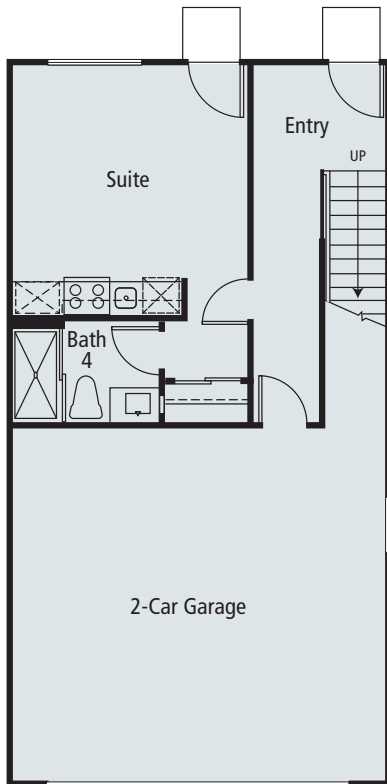

4 Bedrooms
 4 Baths
 2,090 Square Feet
 2-Car Garage

RESIDENCE TWO

1st Floor ADA Option

1st Floor

2nd Floor

3rd Floor