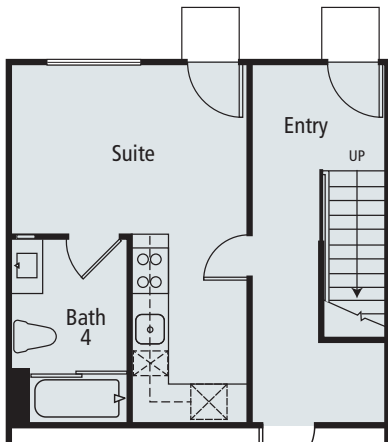

4 Bedrooms
 4 Baths
 2,090 Square Feet
 2-Car Garage

RESIDENCE TWO

1st Floor ADA Option

1st Floor

2nd Floor

3rd Floor