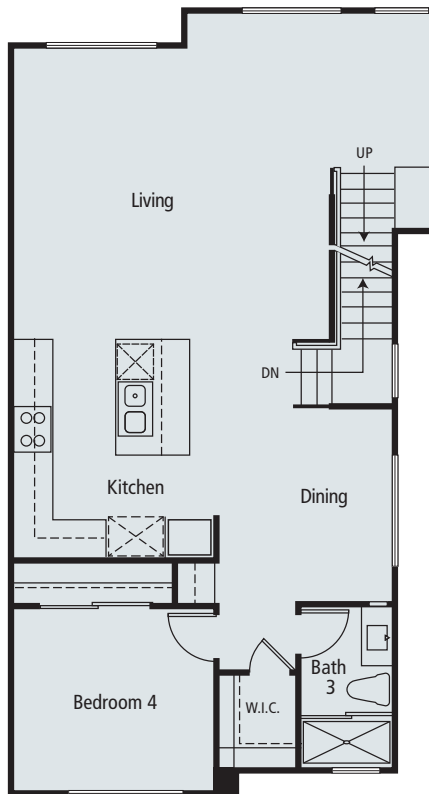

4 Bedrooms
 4 Baths
 2,090 Square Feet
 2-Car Garage

RESIDENCE TWO

1st Floor ADA Option

1st Floor

2nd Floor

3rd Floor