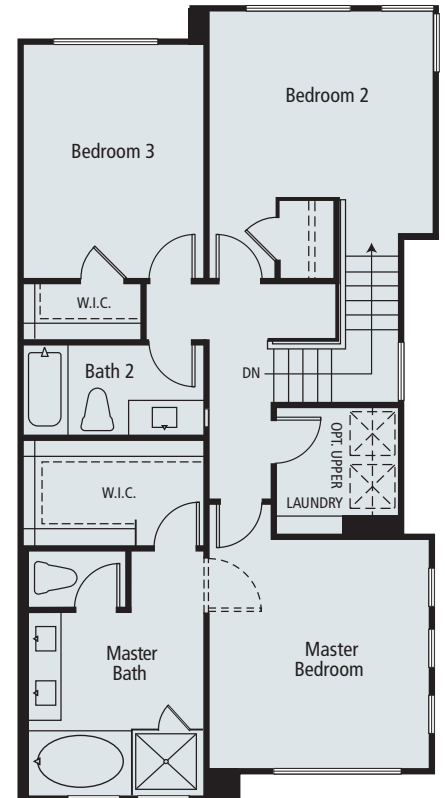

4 Bedrooms
 4 Baths
 2,090 Square Feet
 2-Car Garage

RESIDENCE TWO

1st Floor ADA Option

1st Floor

2nd Floor

3rd Floor