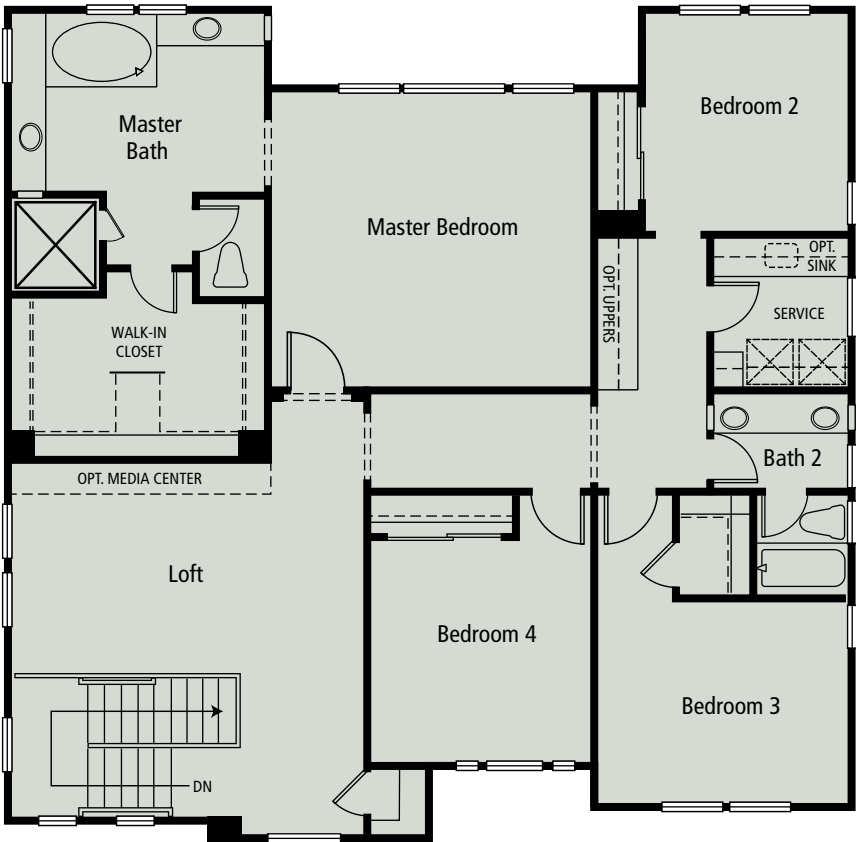

4 Bedrooms
 2½ Baths
 2,978 Square Feet
 3-Car Tandem Garage

REVERIE

RESIDENCE THREE . FIRST FLOOR

4 Bedrooms
2½ Baths
2,978 Square Feet
3-Car Tandem Garage

REVERIE

RESIDENCE THREE . SECOND FLOOR

REVERIE

4 Bedrooms
2½ Baths
2,978 Square Feet
3-Car Tandem Garage

RESIDENCE THREE . ELEVATIONS

Traditional Elevation

Bungalow Elevation

Cottage Elevation