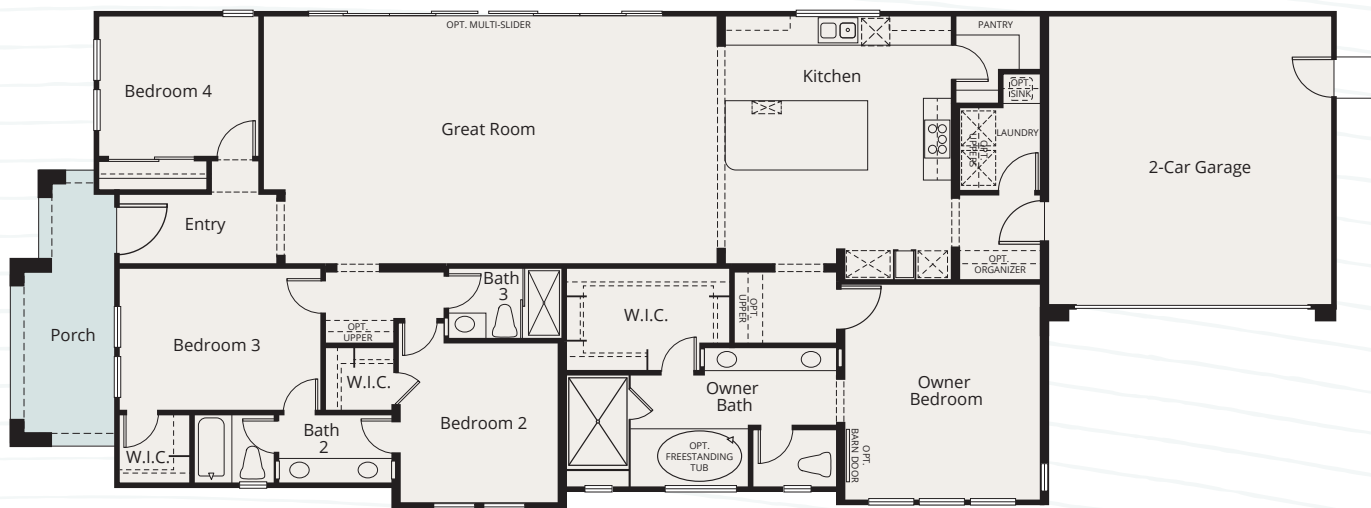

ASPECT

RESIDENCE ONE  
Four Bedrooms  
Three Baths  
2,320 Square Feet

ASPECT

RESIDENCE ONE  
Four Bedrooms  
Three Baths  
2,320 Square Feet

Aspect is a blend of unique homes in a desirable neighborhood surrounded by rolling hills and open space.