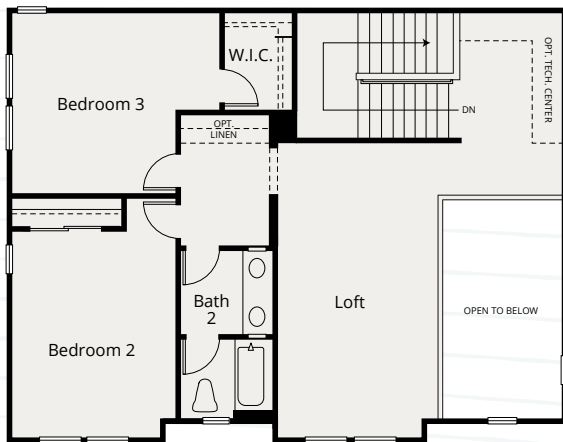

ASPECT

RESIDENCE FIFTEEN  
Four Bedrooms  
Three and a Half Baths  
3,342 Square Feet

Second Floor

First Floor

ASPECT

## RESIDENCE FIFTEEN

Four Bedrooms  
Three and a Half Baths  
3,342 Square Feet

Aspect is a blend of unique homes in a desirable neighborhood surrounded by rolling hills and open space.