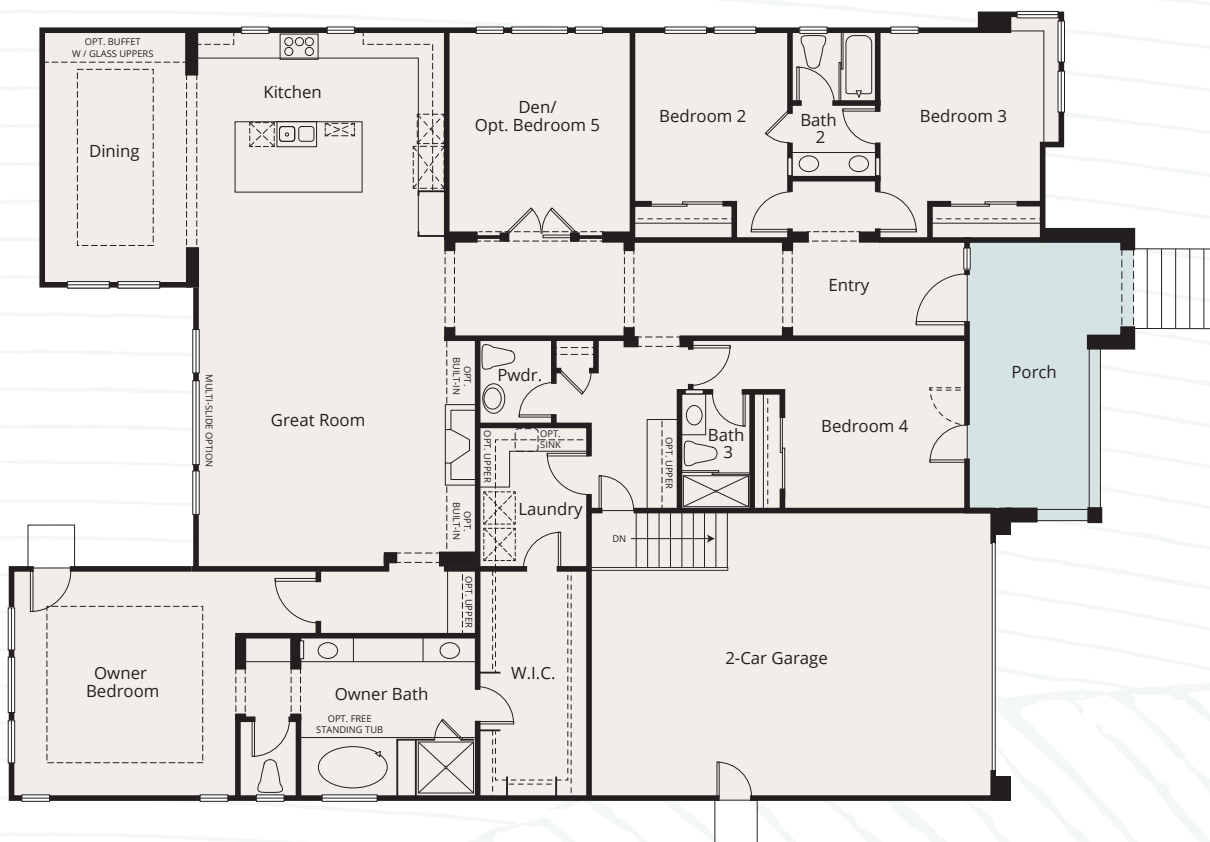

ASPECT

RESIDENCE SIXTEEN
Four Bedrooms
Three and a Half Baths
2,996 Square Feet

ASPECT

RESIDENCE SIXTEEN
Four Bedrooms
Three and a Half Baths
2,996 Square Feet

Aspect is a blend of unique homes in a desirable neighborhood surrounded by rolling hills and open space.