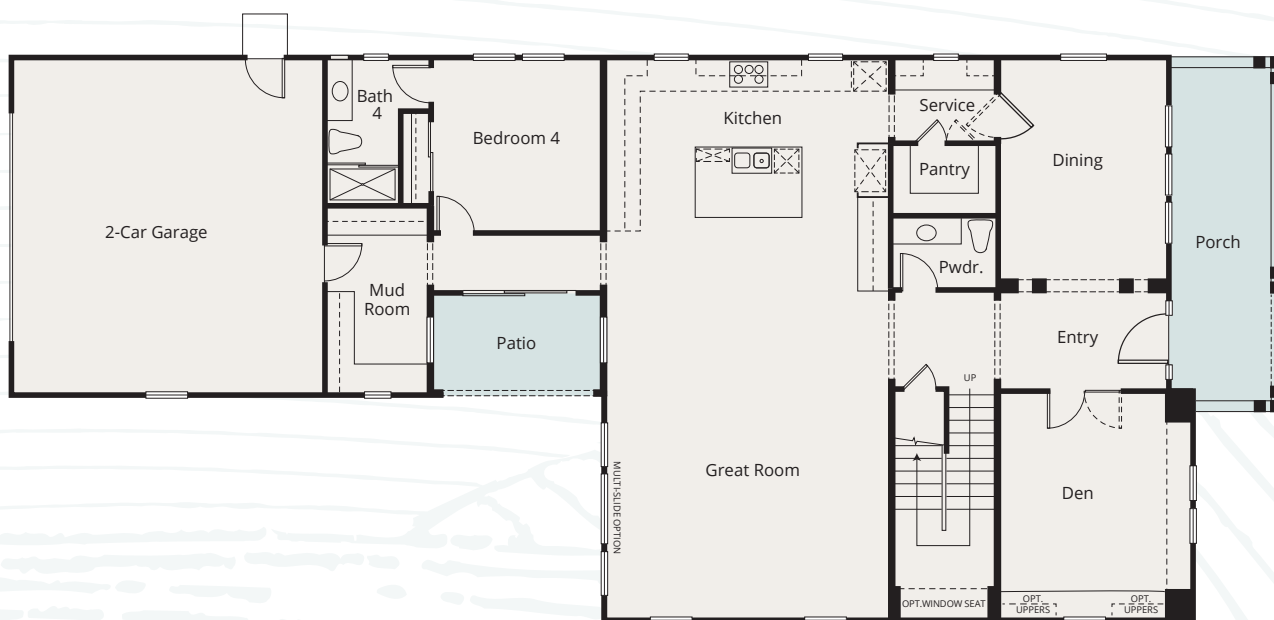

ASPECT

RESIDENCE SEVENTEEN  
Four Bedrooms  
Four and a Half Baths  
3,556 Square Feet

Second Floor

First Floor

ASPECT

RESIDENCE SEVENTEEN

Four Bedrooms  
Four and a Half Baths  
3,556 Square Feet

Aspect is a blend of unique homes in a desirable neighborhood surrounded by rolling hills and open space.