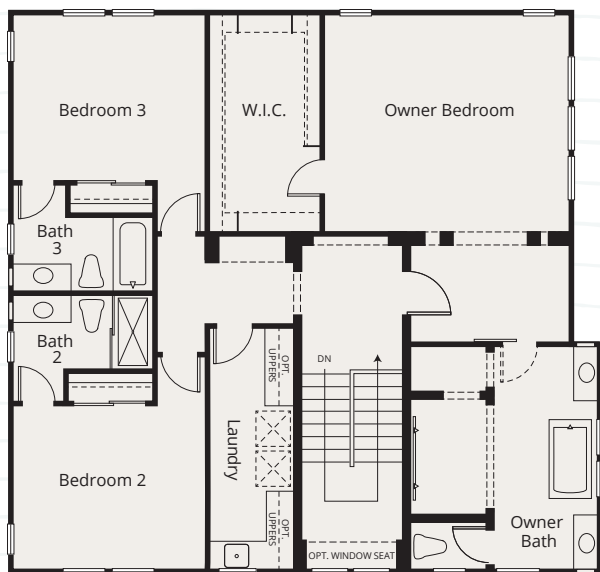

ASPECT

RESIDENCE SEVENTEEN  
Four Bedrooms  
Four and a Half Baths  
3,556 Square Feet

Second Floor

First Floor

ASPECT

RESIDENCE SEVENTEEN

Four Bedrooms  
Four and a Half Baths  
3,556 Square Feet

Aspect is a blend of unique homes in a desirable neighborhood surrounded by rolling hills and open space.