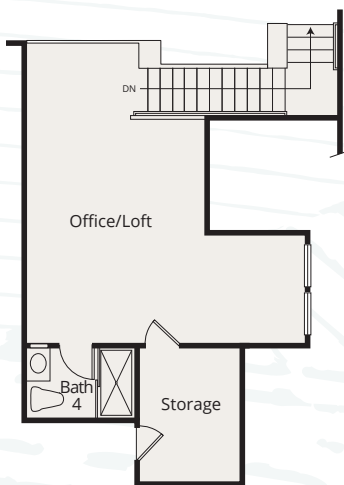

ASPECT

RESIDENCE EIGHTEEN  
Four Bedrooms  
Four and a Half Baths  
3,402 Square Feet

ASPECT

## RESIDENCE EIGHTEEN

Four Bedrooms  
Four and a Half Baths  
3,402 Square Feet

Aspect is a blend of unique homes in a desirable neighborhood surrounded by rolling hills and open space.