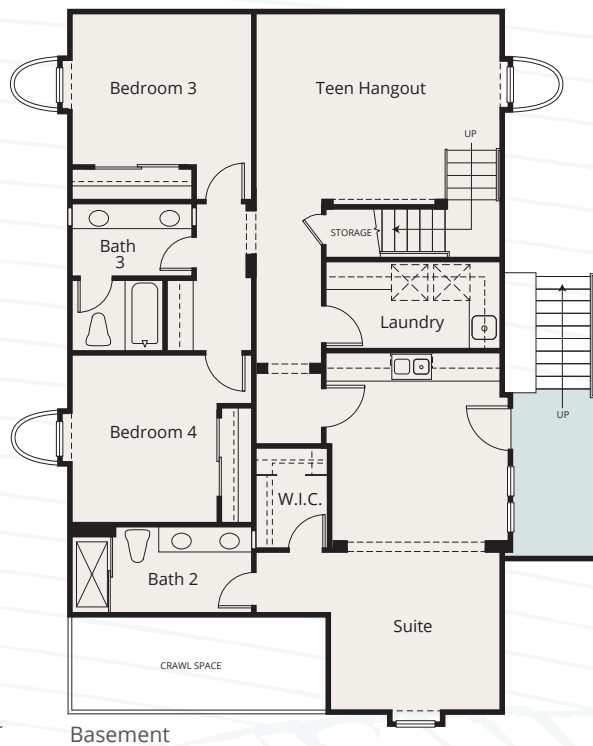

ASPECT

RESIDENCE EIGHTEEN  
Four Bedrooms  
Four and a Half Baths  
3,402 Square Feet

ASPECT

## RESIDENCE EIGHTEEN

Four Bedrooms  
Four and a Half Baths  
3,402 Square Feet

Aspect is a blend of unique homes in a desirable neighborhood surrounded by rolling hills and open space.