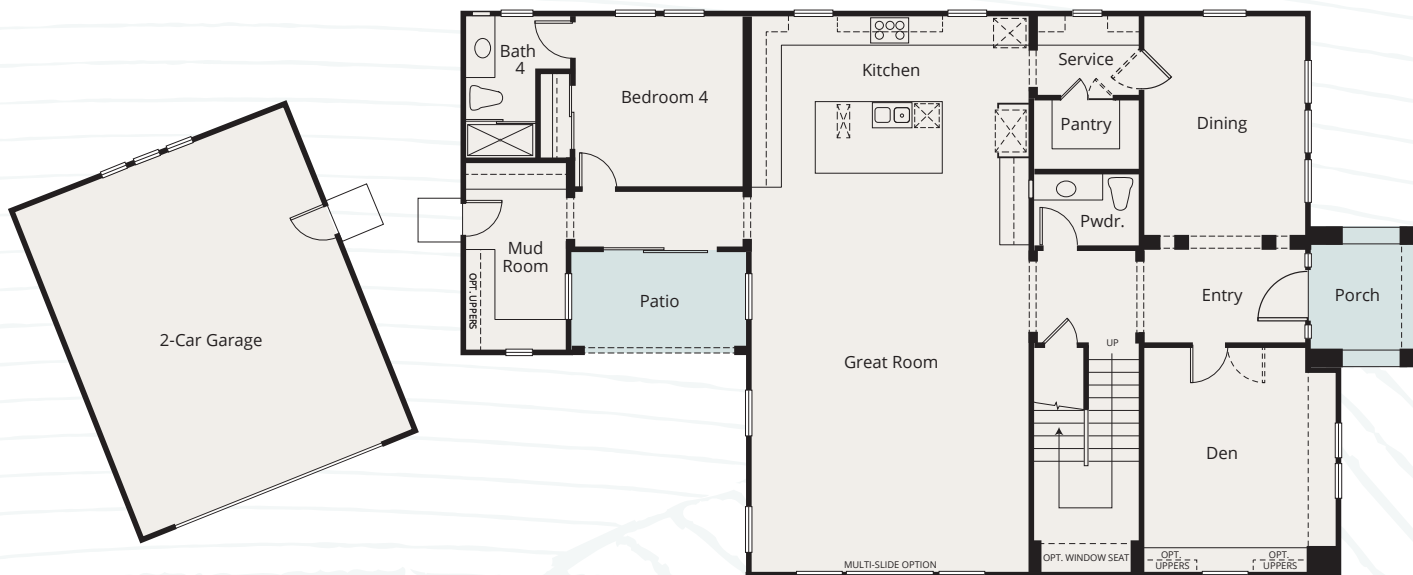

ASPECT

RESIDENCE FOUR  
Four Bedrooms  
Four and a Half Baths  
3,550 Square Feet

Second Floor

First Floor

ASPECT

RESIDENCE FOUR  
Four Bedrooms  
Four and a Half Baths  
3,550 Square Feet

Aspect is a blend of unique homes in a desirable neighborhood surrounded by rolling hills and open space.