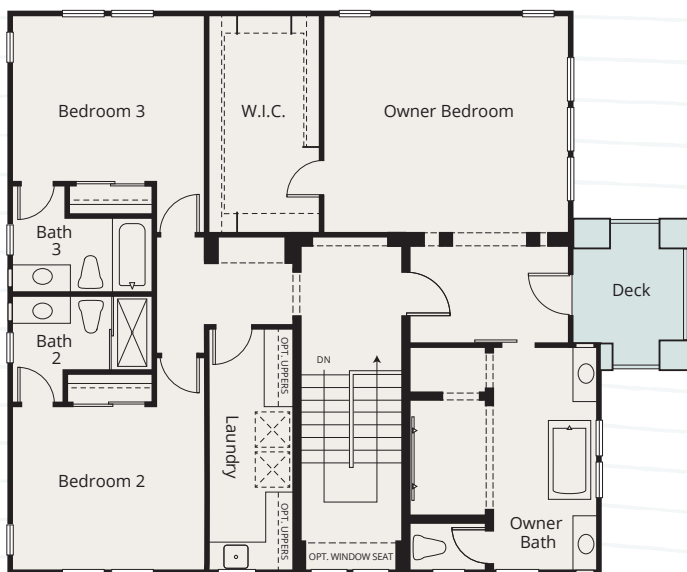

ASPECT

RESIDENCE FOUR  
Four Bedrooms  
Four and a Half Baths  
3,550 Square Feet

Second Floor

First Floor

ASPECT

RESIDENCE FOUR  
Four Bedrooms  
Four and a Half Baths  
3,550 Square Feet

Aspect is a blend of unique homes in a desirable neighborhood surrounded by rolling hills and open space.