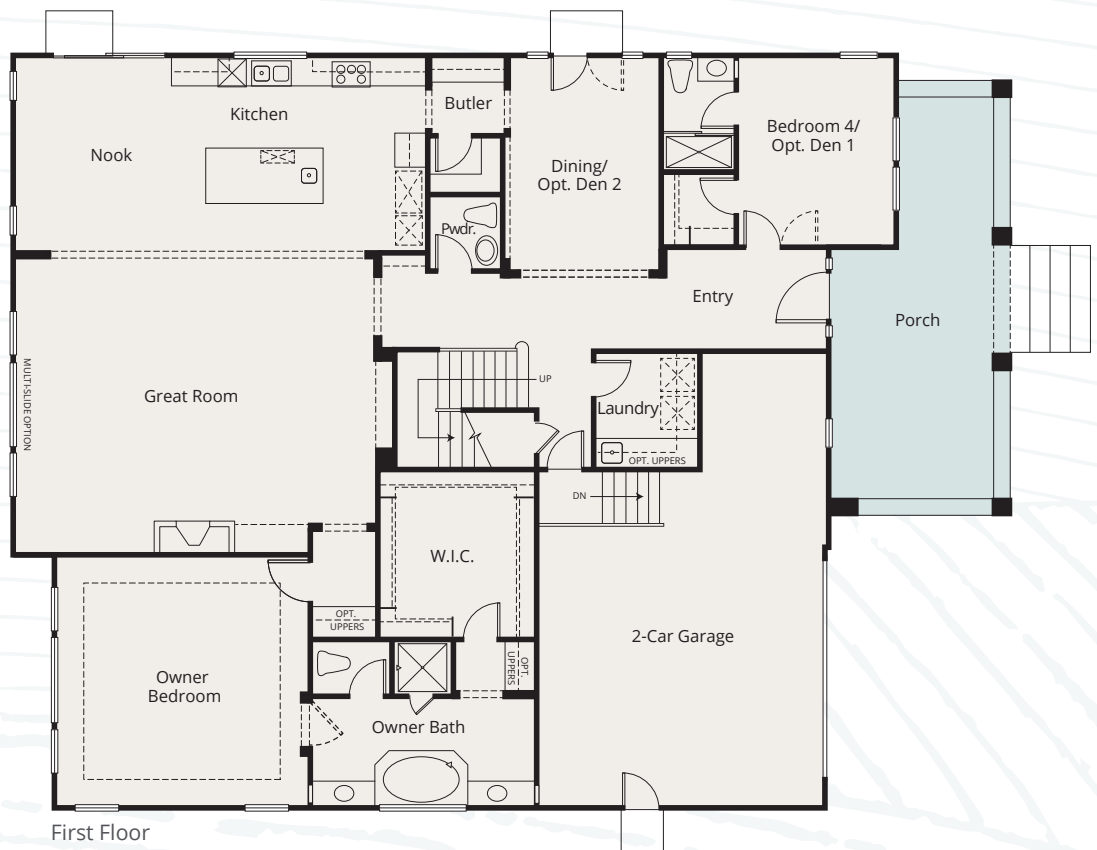

ASPECT

RESIDENCE SIX
Four Bedrooms
Three and a Half Baths
3,510 Square Feet

ASPECT

RESIDENCE SIX
Four Bedrooms
Three and a Half Baths
3,510 Square Feet

Aspect is a blend of unique homes in a desirable neighborhood surrounded by rolling hills and open space.