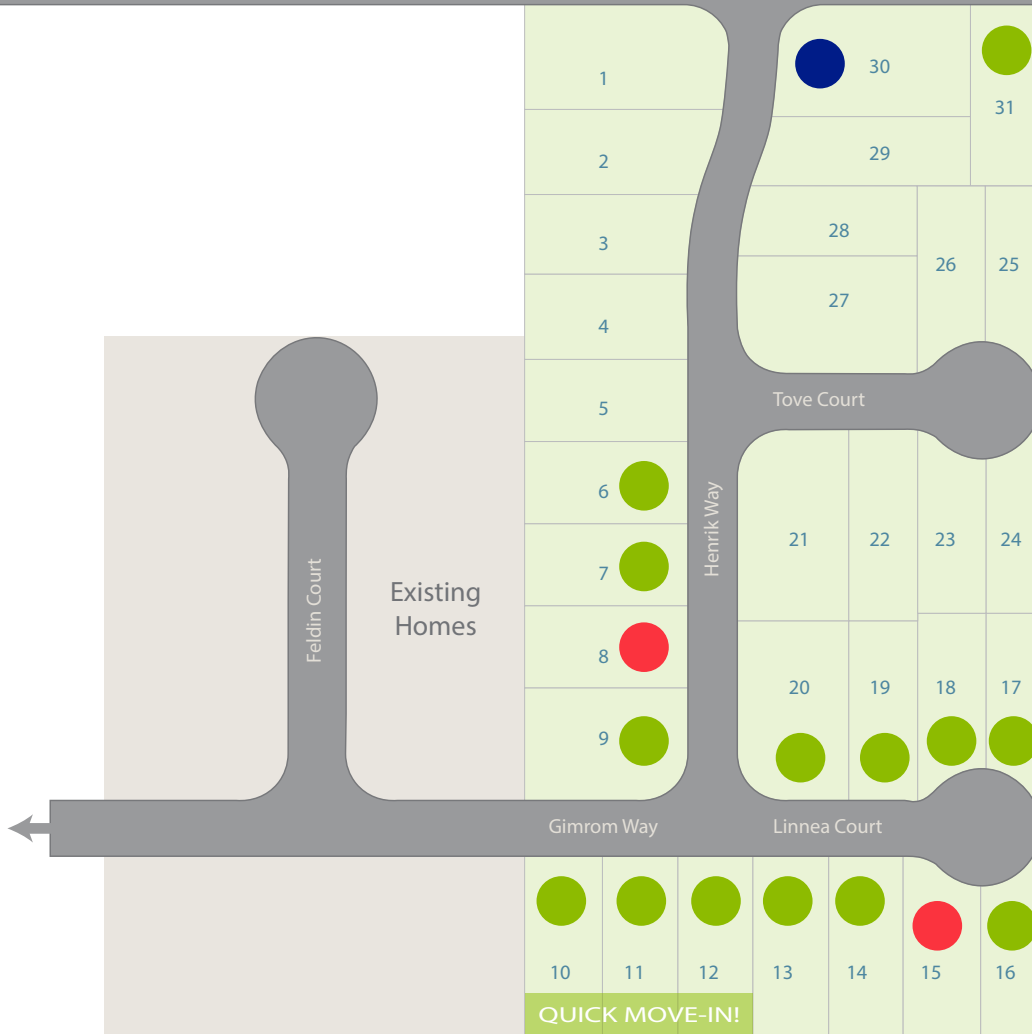

Shasta Community Park

Shasta Avenue

- MODEL
- AVAILABLE
- SOLD
- CLOSED

Site Map is artist's concept and may not be to scale.