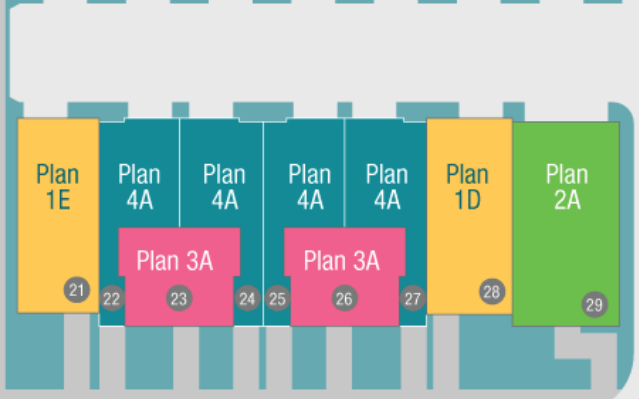

El Dorado Street

Building 300

Building 200

Central Park

Building 100

Avila Street

- MODEL
 - AVAILABLE
 - SOLD
 - CLOSED
- | | |
|---|---|
| Plan 1 | Plan 3 |
| Plan 2 | Plan 4 |