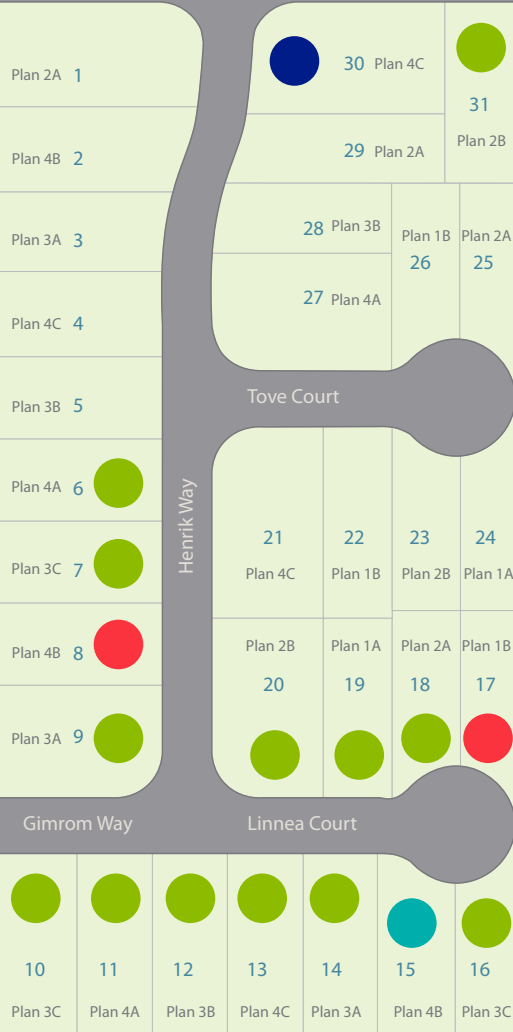

Shasta Community Park

Shasta Avenue

- MODEL
- AVAILABLE
- SOLD
- CLOSED

Site Map is artist's concept and may not be to scale.