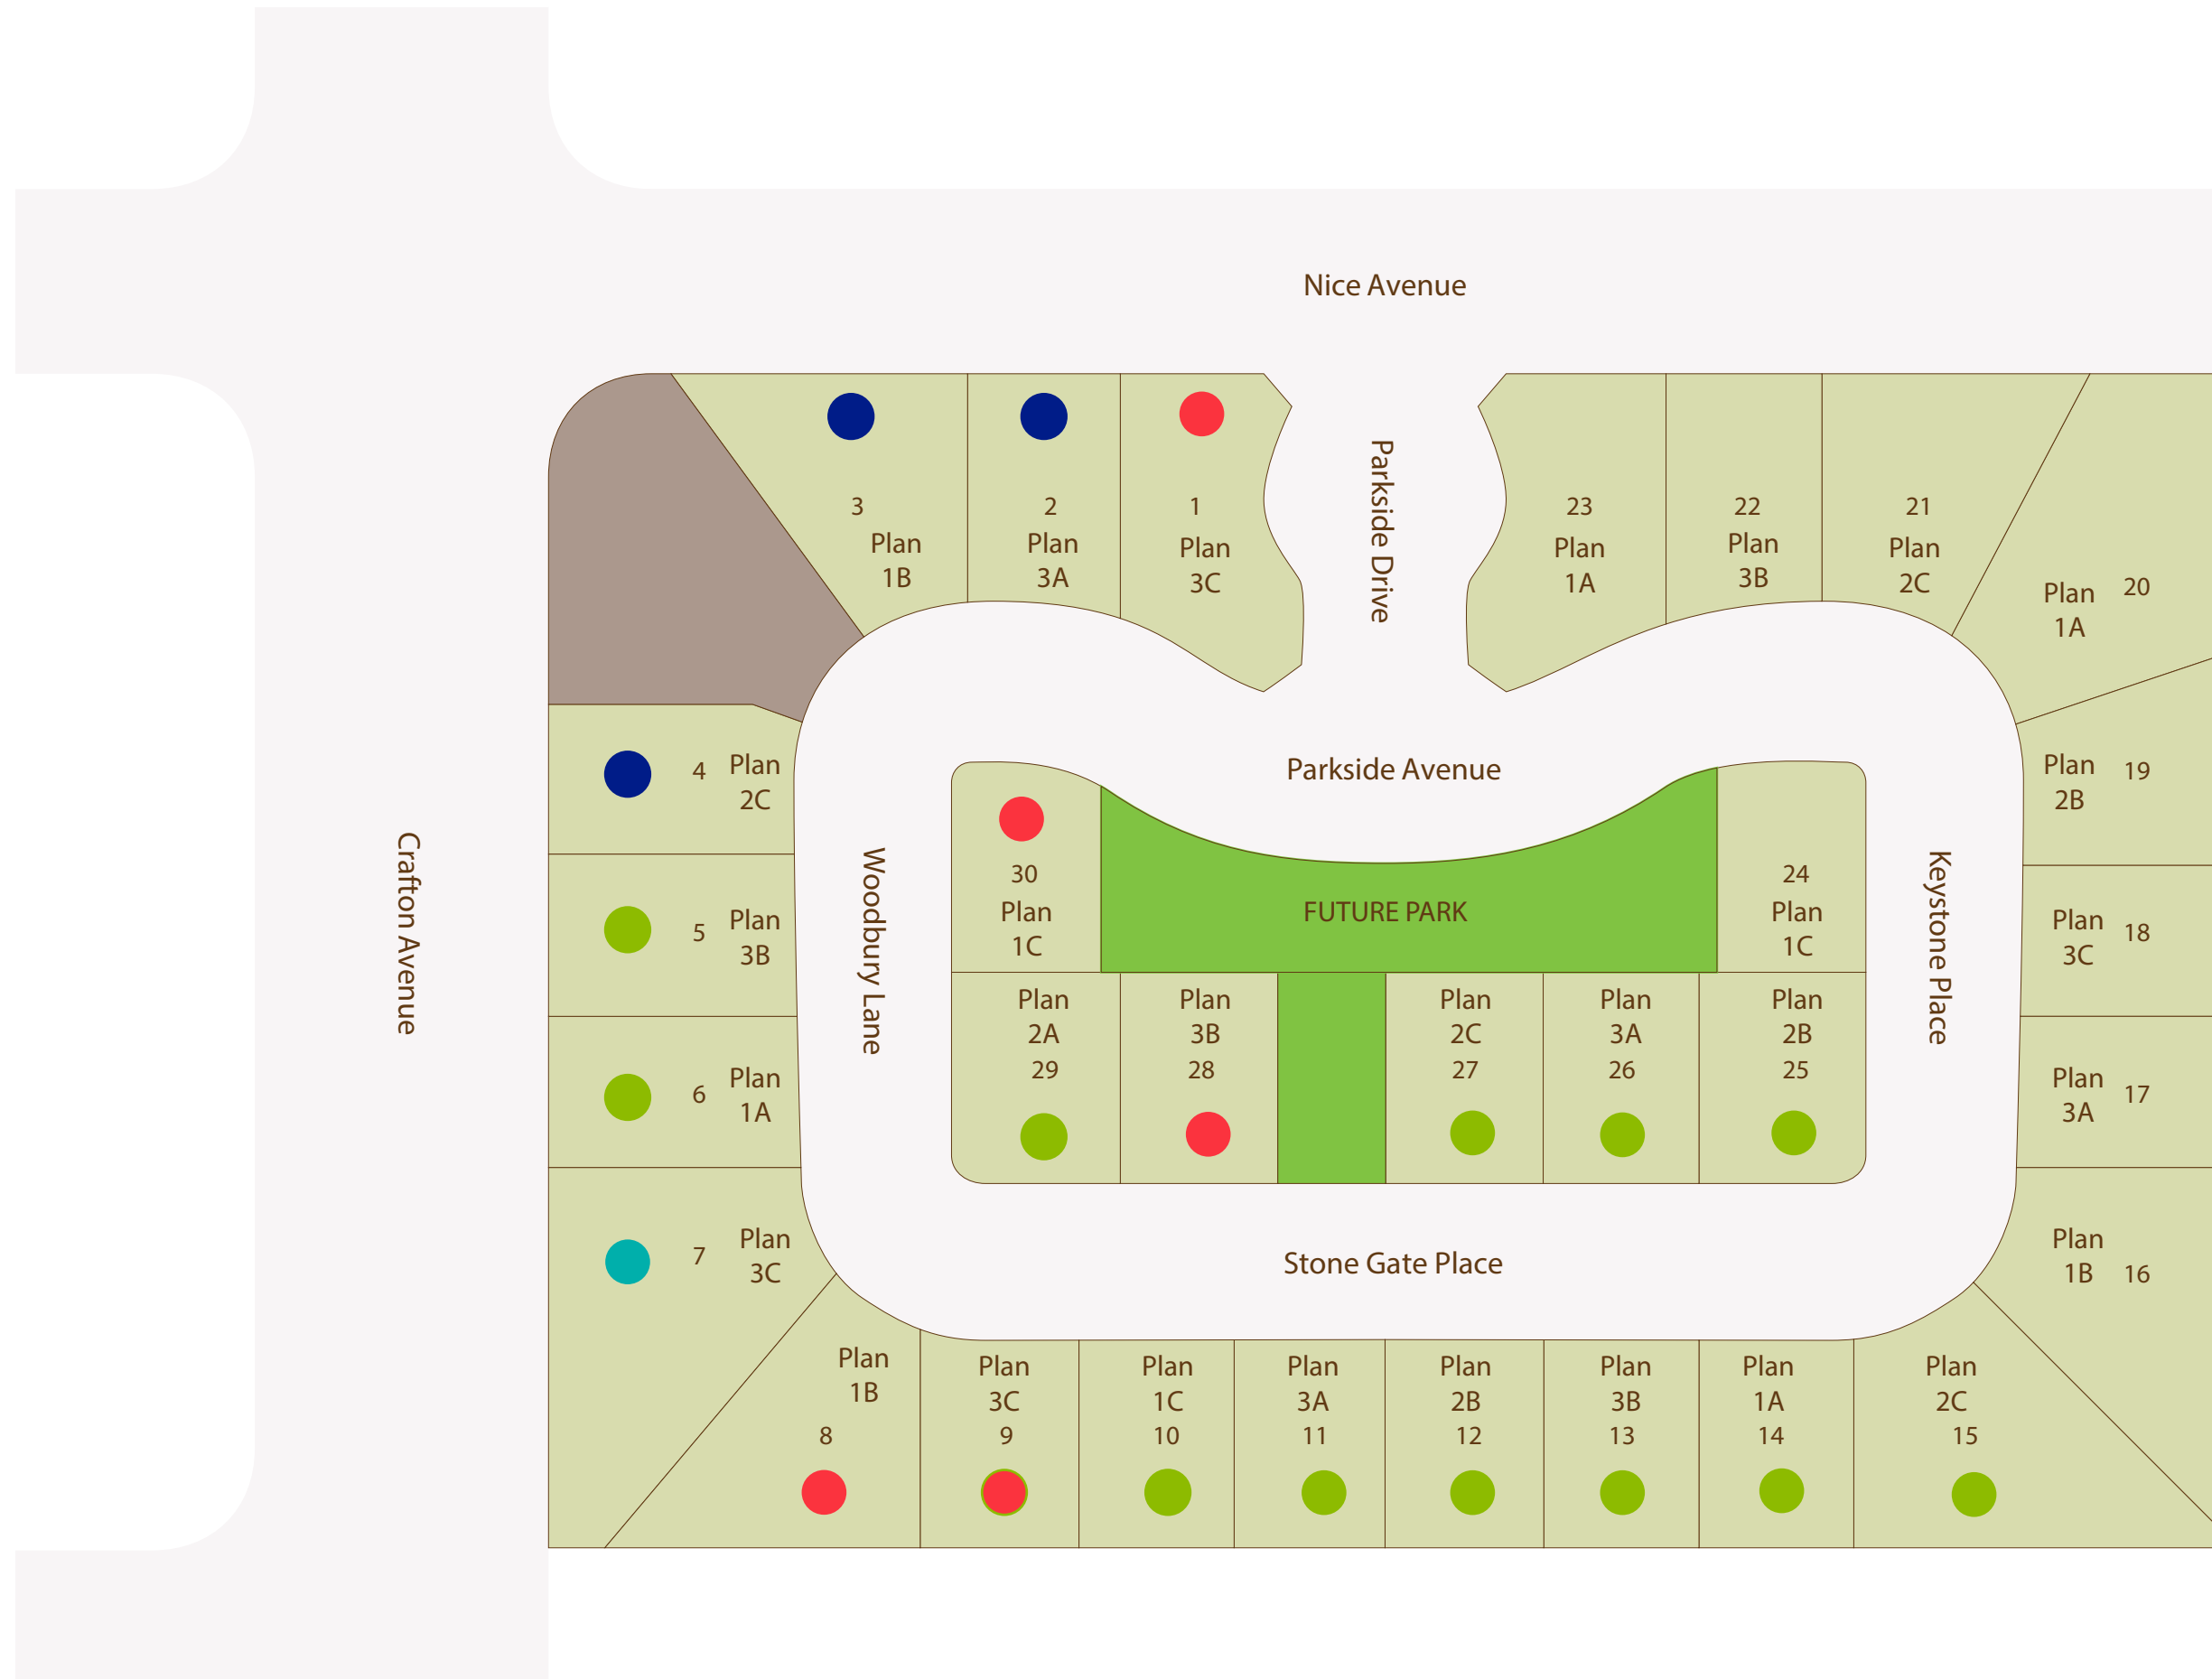

STONEGATE

- STAGED
- AVAILABLE
- SOLD
- CLOSED

Site Map is artist's concept and may not be to scale.