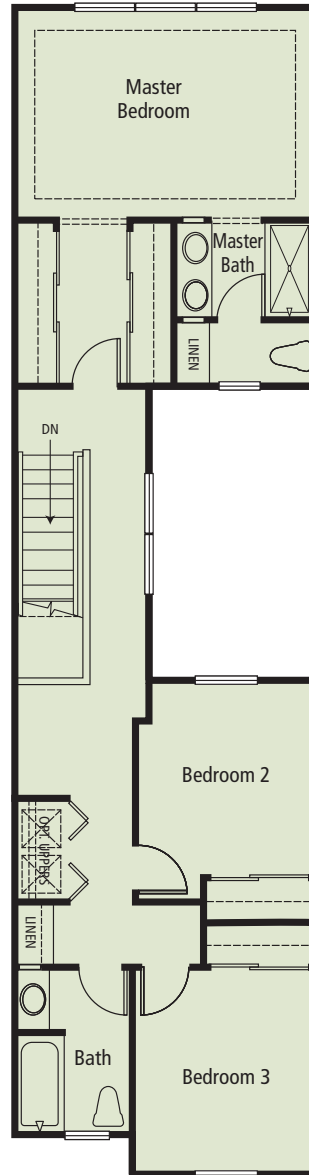

Rowhouse A
 3 Bedrooms
 2.5 Bathrooms
 1,368 Square Feet

1st Floor

2nd Floor