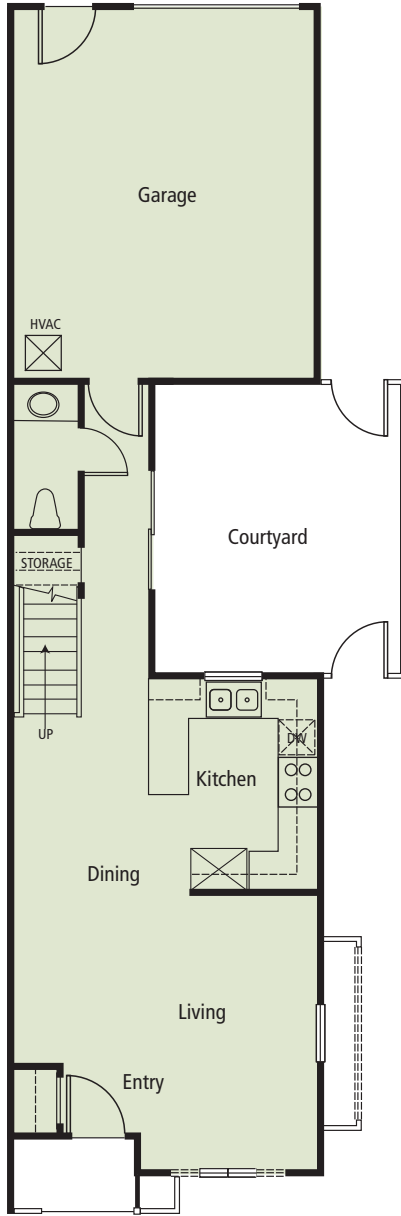

Rowhouse A
 3 Bedrooms
 2.5 Bathrooms
 1,368 Square Feet

1st Floor

2nd Floor