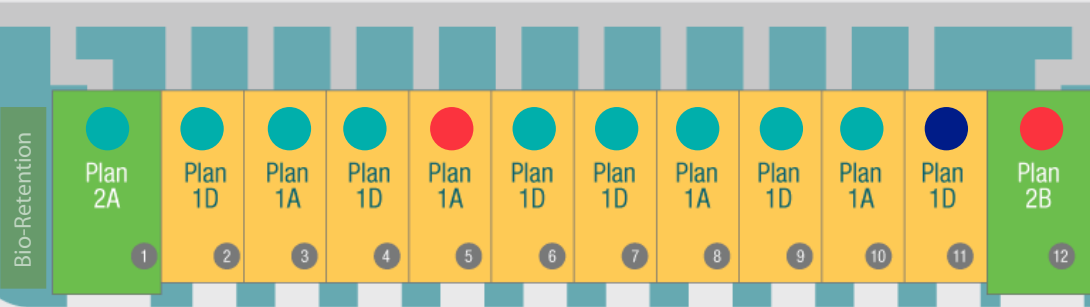

El Dorado Street

Building 300

Building 200

Building 100

- MODEL
- AVAILABLE
- SOLD
- CLOSED

- Plan 1
- Plan 2
- Plan 3
- Plan 4

Central Park

Bio-Retention

Garden Path

Avila Street

Map not to scale