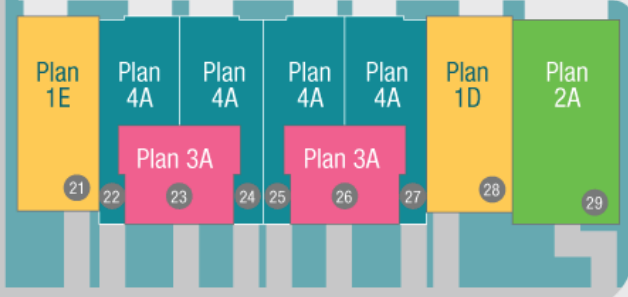

El Dorado Street

Building 300

Building 200

Building 100

- MODEL
- AVAILABLE
- SOLD
- CLOSED

- Plan 1
- Plan 2
- Plan 3
- Plan 4

Central Park

Bio-Retention

Garden Path

Avila Street

Map not to scale