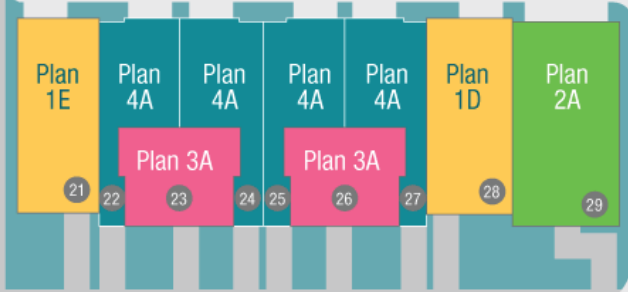

El Dorado Street

Building 300

Building 200

Central Park

Building 100

Avila Street

- MODEL
 - AVAILABLE
 - SOLD
 - CLOSED
- | | |
|---|---|
| Plan 1 | Plan 3 |
| Plan 2 | Plan 4 |