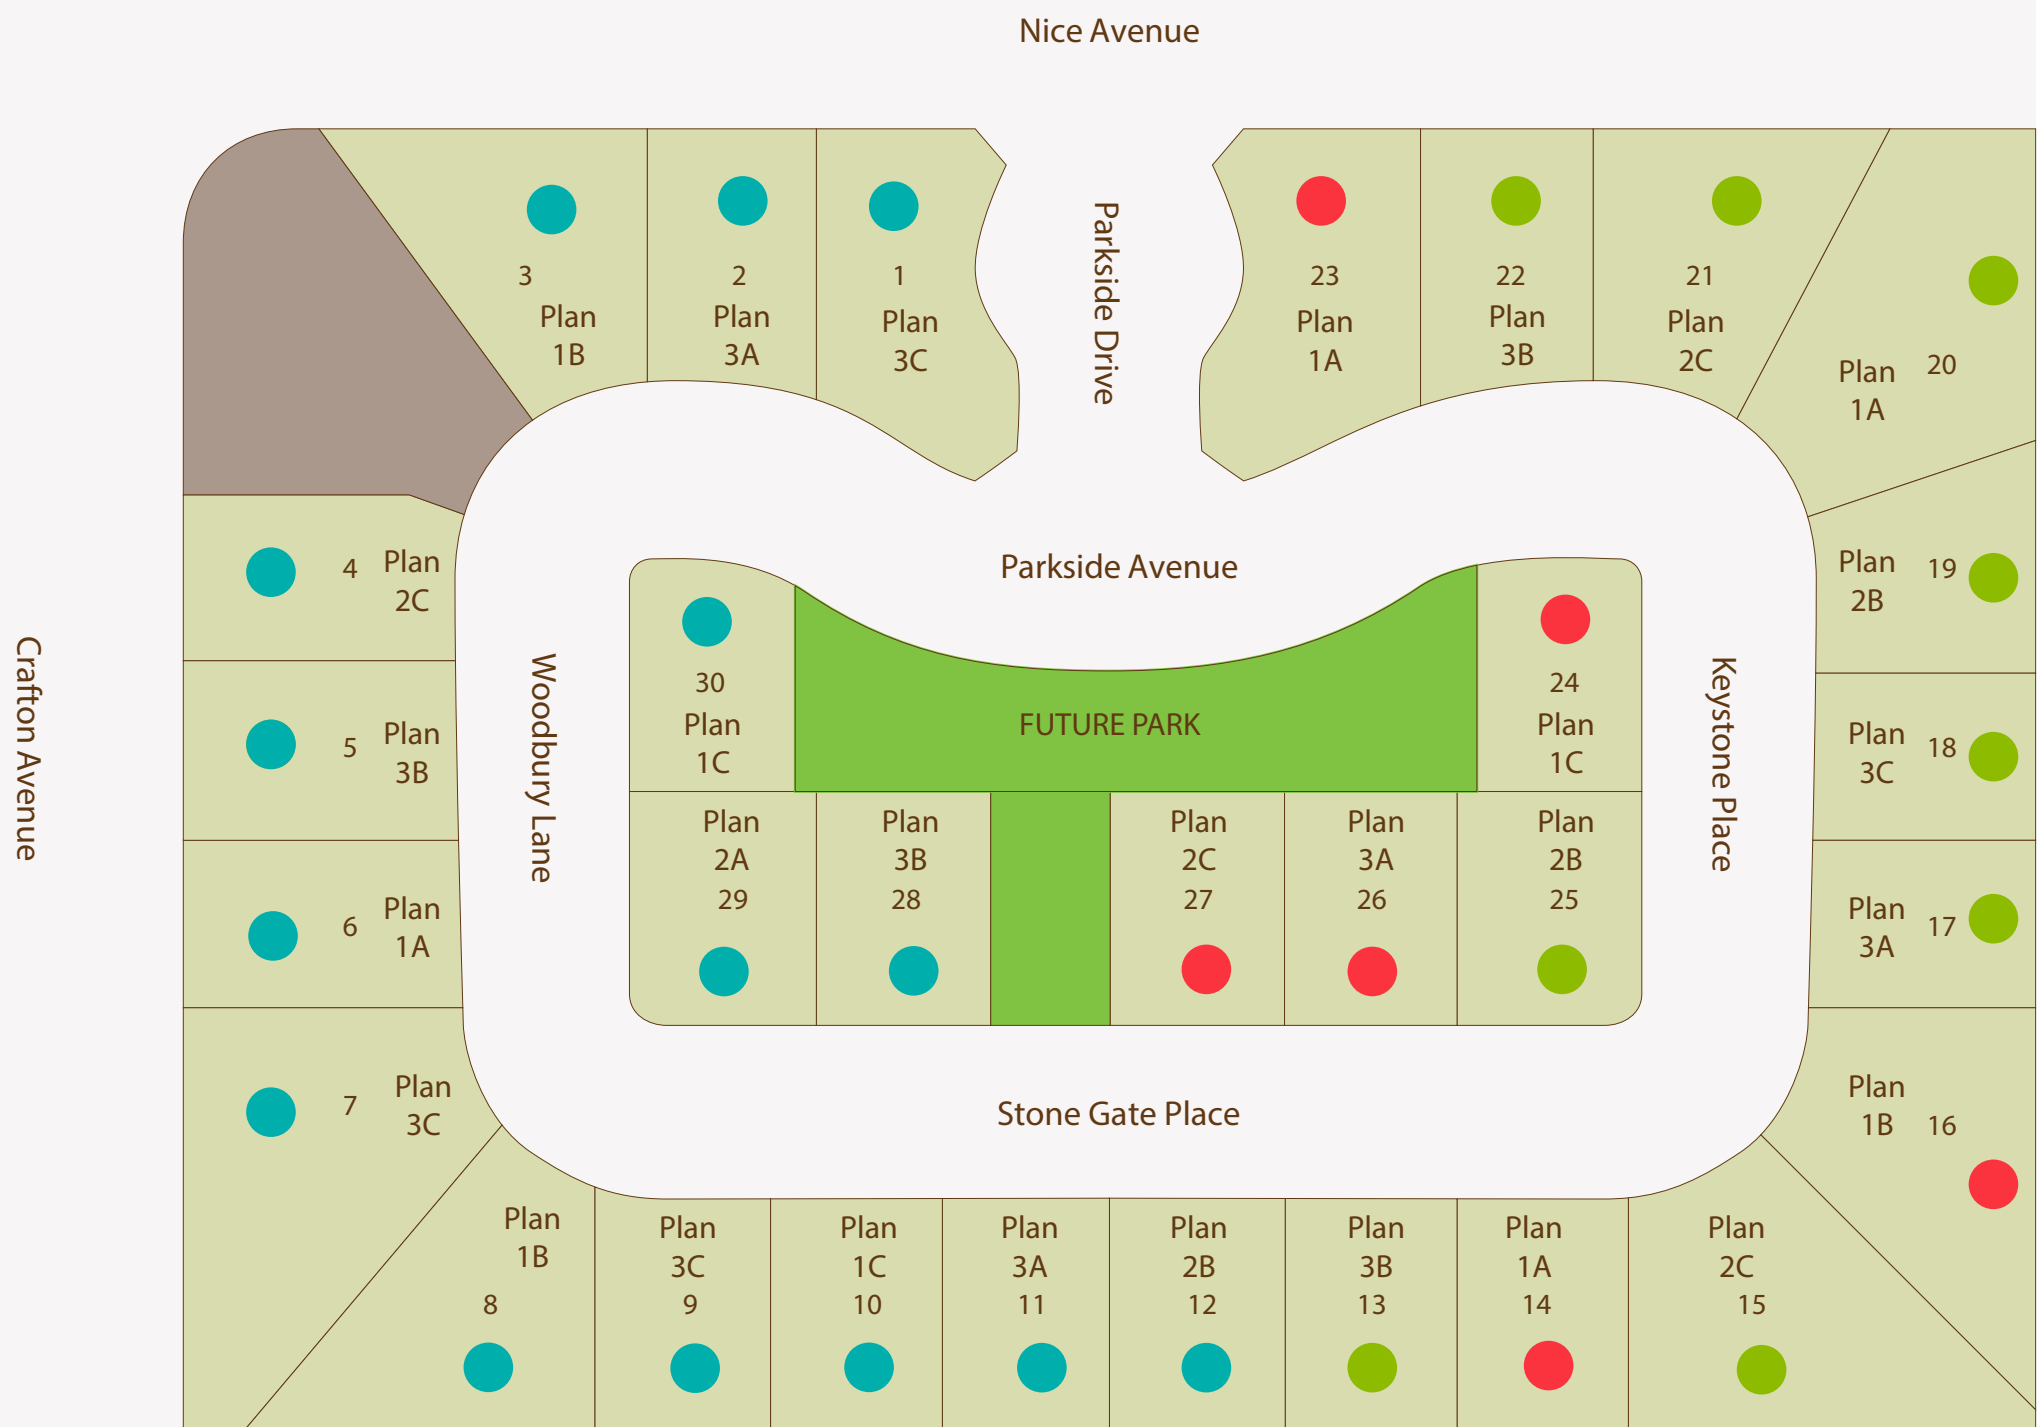

STONEGATE

- STAGED
- AVAILABLE
- SOLD
- CLOSED

Site Map is artist's concept and may not be to scale.